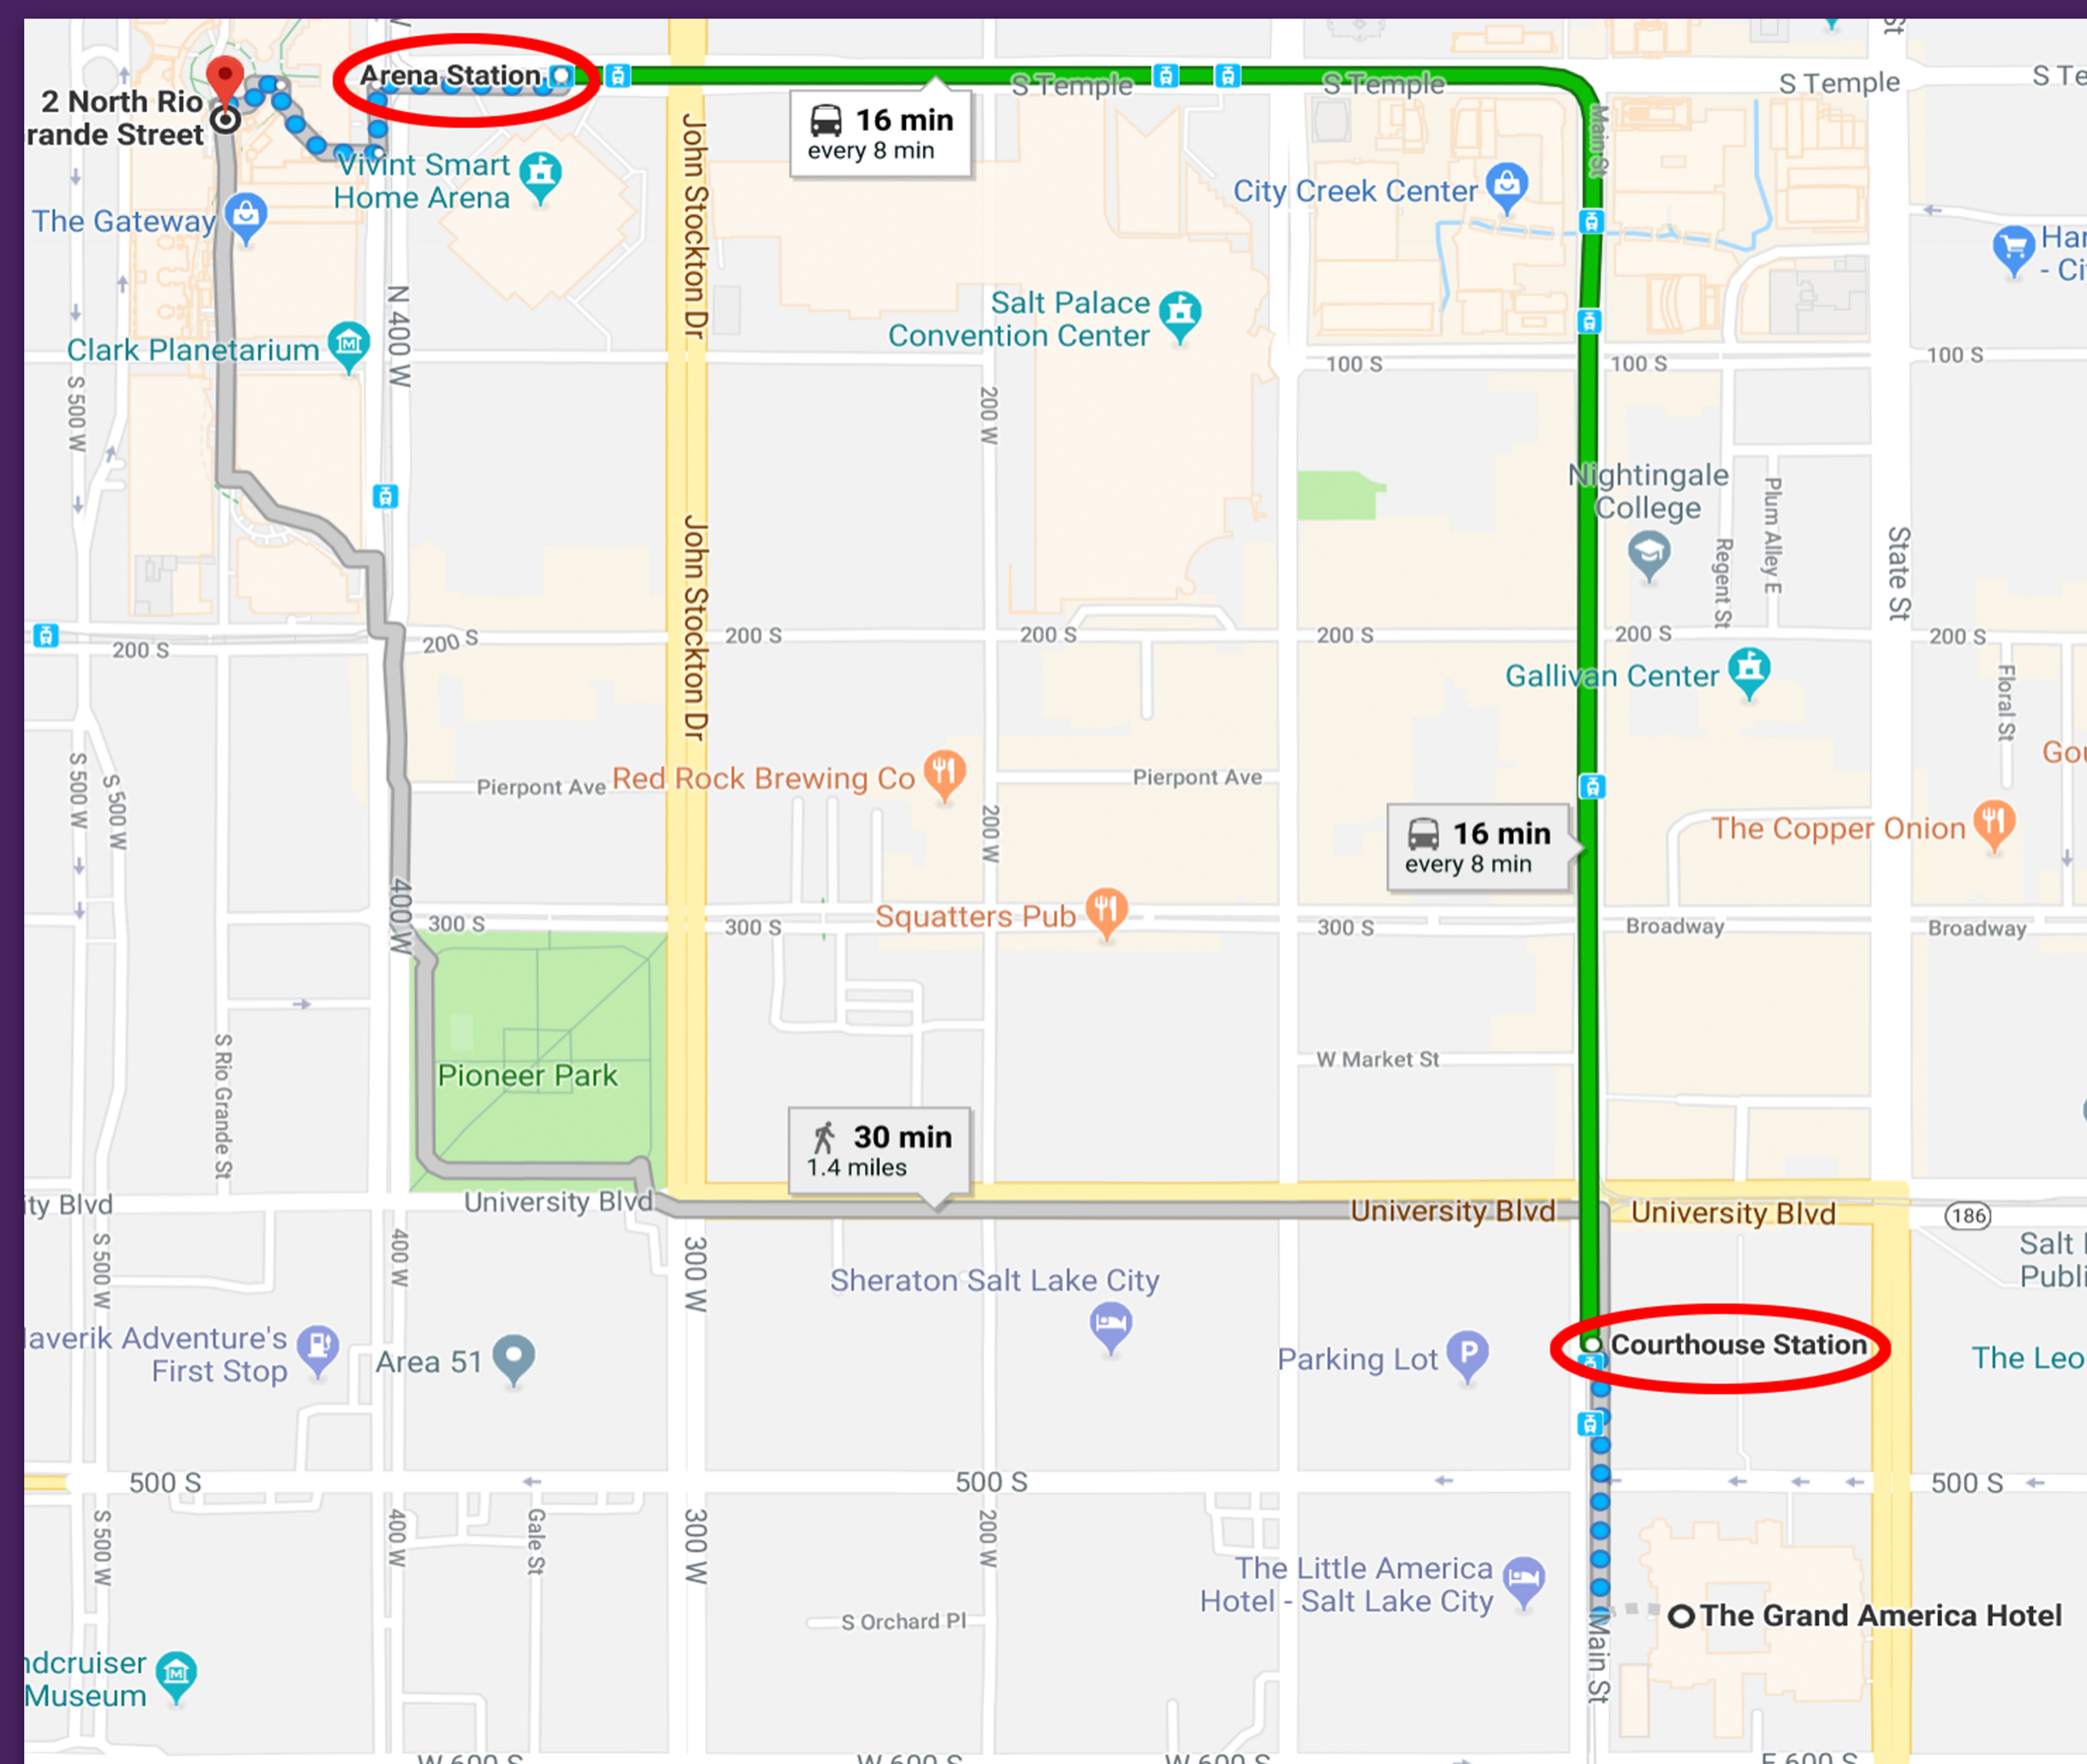

HELPFUL HINTS:

*** DON'T FORGET YOUR FOOD AND DRINK TICKETS- we can't replace them for you!**

*** You MUST have an ID bracelet to be served alcoholic beverages.**

(You can bring your ID to registration all day on Wednesday or at the ID tent to obtain a bracelet)

*** Drink tickets can be used for beer, wine and at the soda truck.**

*** Additional drink tickets for beer and wine will be available for \$6**

(at registration all day on Wednesday, or at the ID tent)..

***The soda truck will be serving additional soda and specialty sodas for \$2 (cash)**

***See our app for Food truck menus and additional helpful information!**

Directions to Gateway Mall via Trax:

Walk to the Courthouse Station

Depart and head East on W 500 S

Go straight on S MAIN ST

Take the Green Line to Arena Station

From Arena Station:

Head West on South Temple

Walk through the Union Pacific Grand Hall

Go down the stairs to the Olympic Fountain!